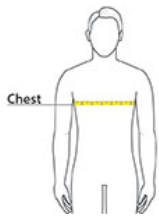

Port Authority® Merge 3-in-1 Jacket. J338

PRODUCT MEASUREMENTS

	XS	S	M	L	XL	2XL	3XL	4XL
Chest	20 1/2	22	23 1/2	25	26 1/2	28	30	32
Body Length at Back	28 1/2	29 1/2	30 1/2	31 1/2	32 1/2	33 1/2	34	34 1/2
Sleeve Length from Center Back	35 1/4	36	36 3/4	37 1/2	38 1/4	39	39 3/4	40 1/2

Chest: Measured across the chest one inch below armhole when laid flat.

Body Length at Back: Measured from high point shoulder to finished hem at back.

Sleeve Length from Center Back: Measure from Center Back neck to shoulder point to sleeve hem.

SIZE CHARTS

	XS	S	M	L	XL	2XL	3XL	4XL
Chest	32-34	35-37	38-40	41-43	44-46	47-49	50-53	54-57

SPEC SHEET + MEASUREMENTS

PORT AUTHORITY.

Port Authority® Merge 3-in-1 Jacket. J338

HOW TO MEASURE

CHEST

Measure under the arm and around the fullest part of the chest with arms down, keeping tape horizontal.